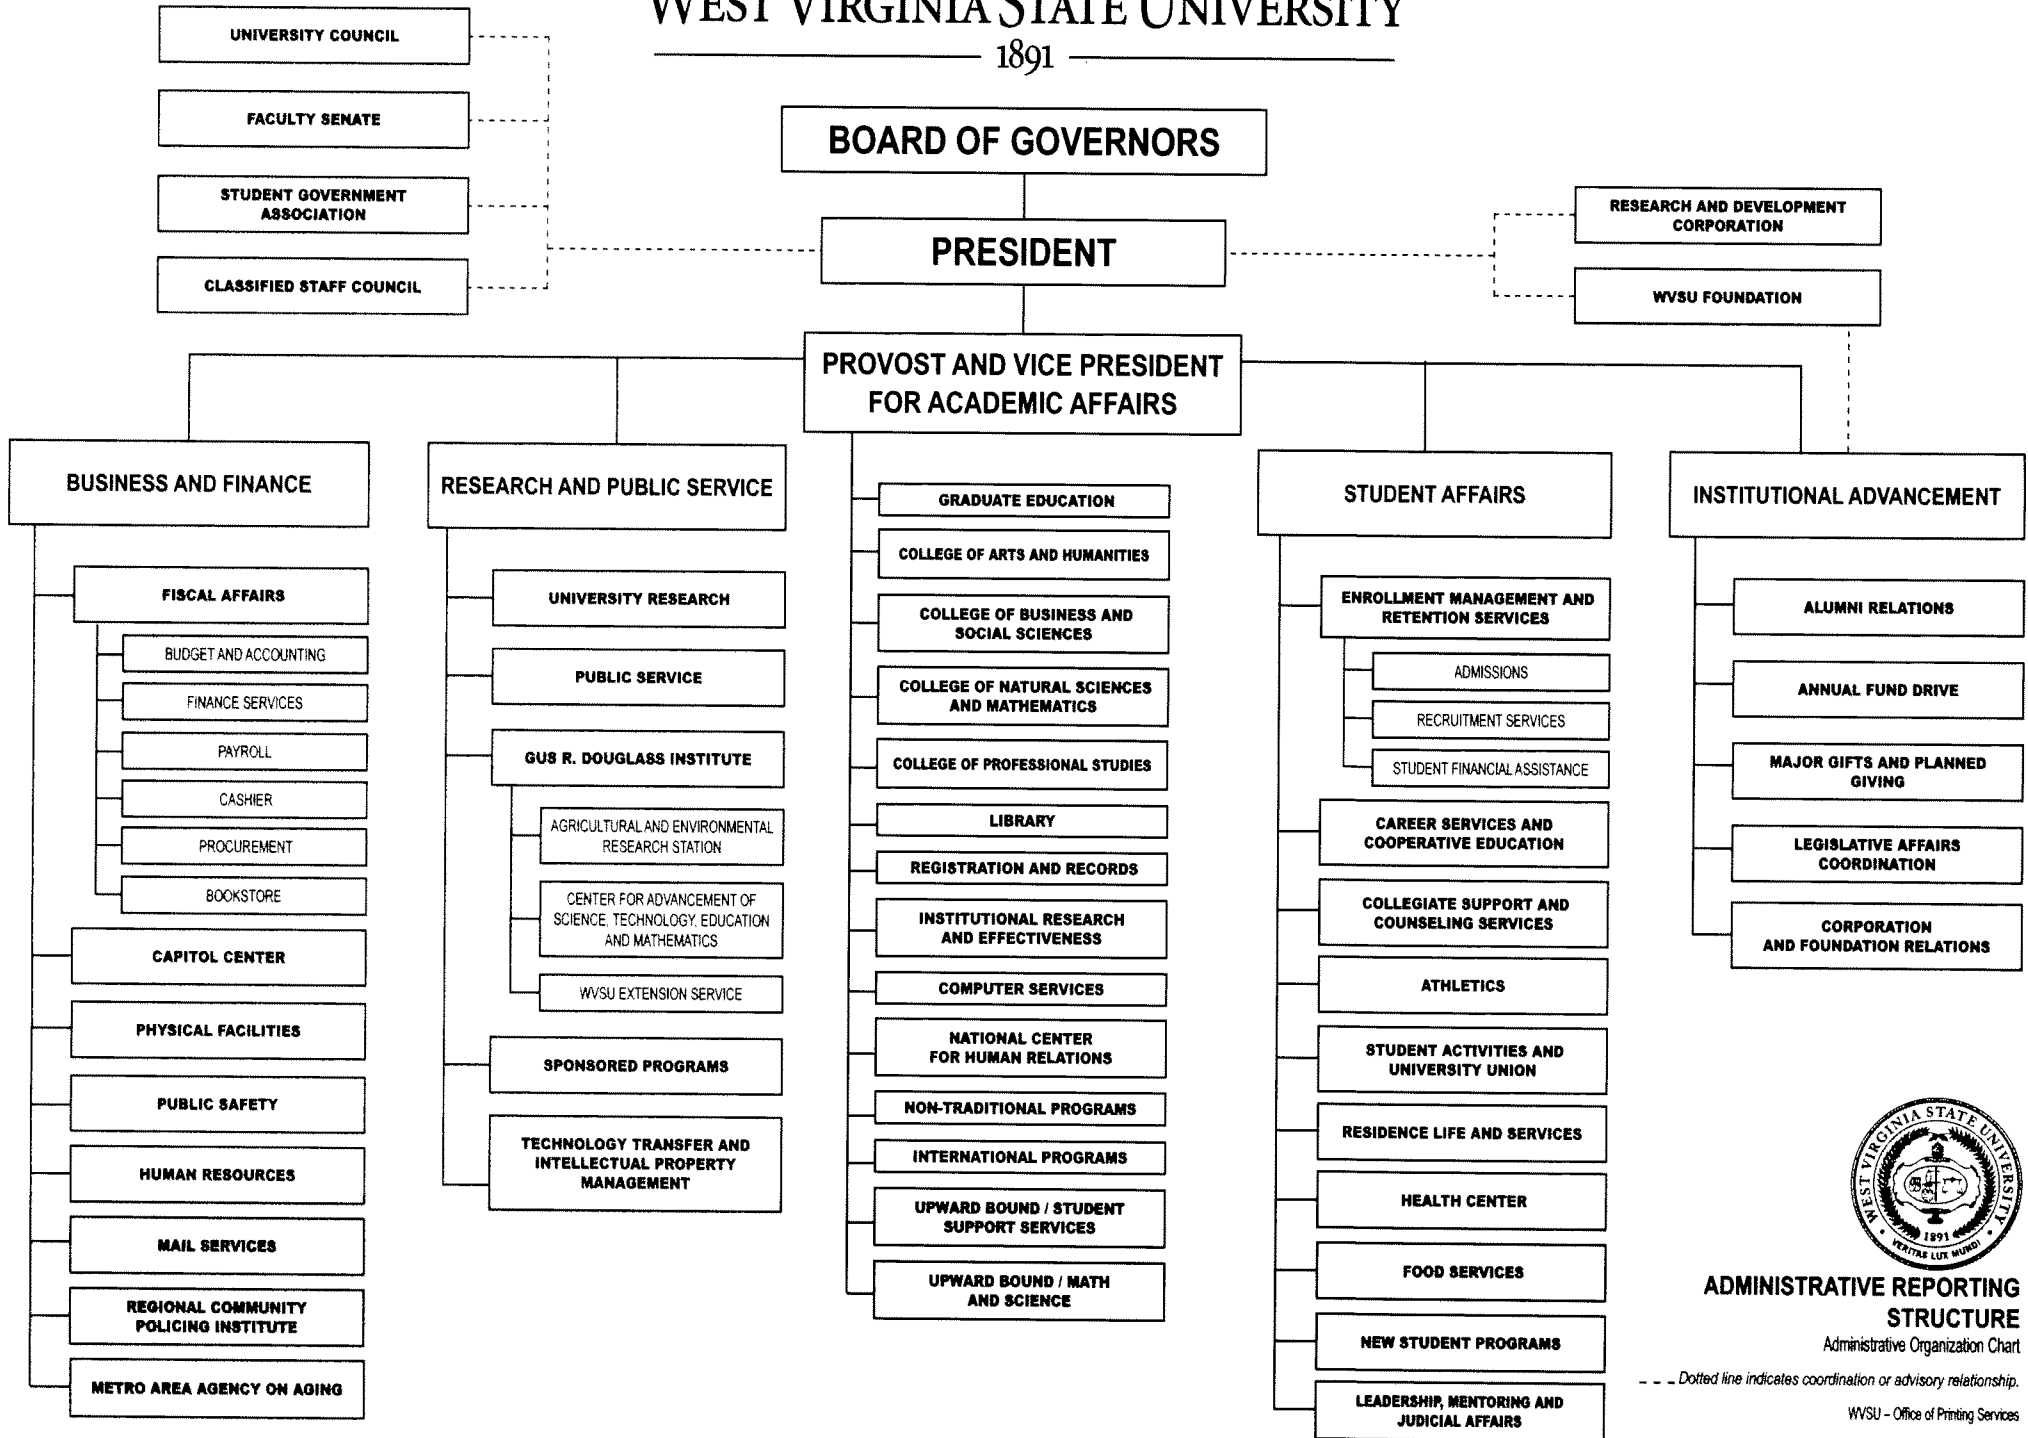

WEST VIRGINIA STATE UNIVERSITY

1891

ADMINISTRATIVE REPORTING STRUCTURE

Administrative Organization Chart

--- Dotted line indicates coordination or advisory relationship.

WVSU - Office of Printing Services

Revised August 25, 2011