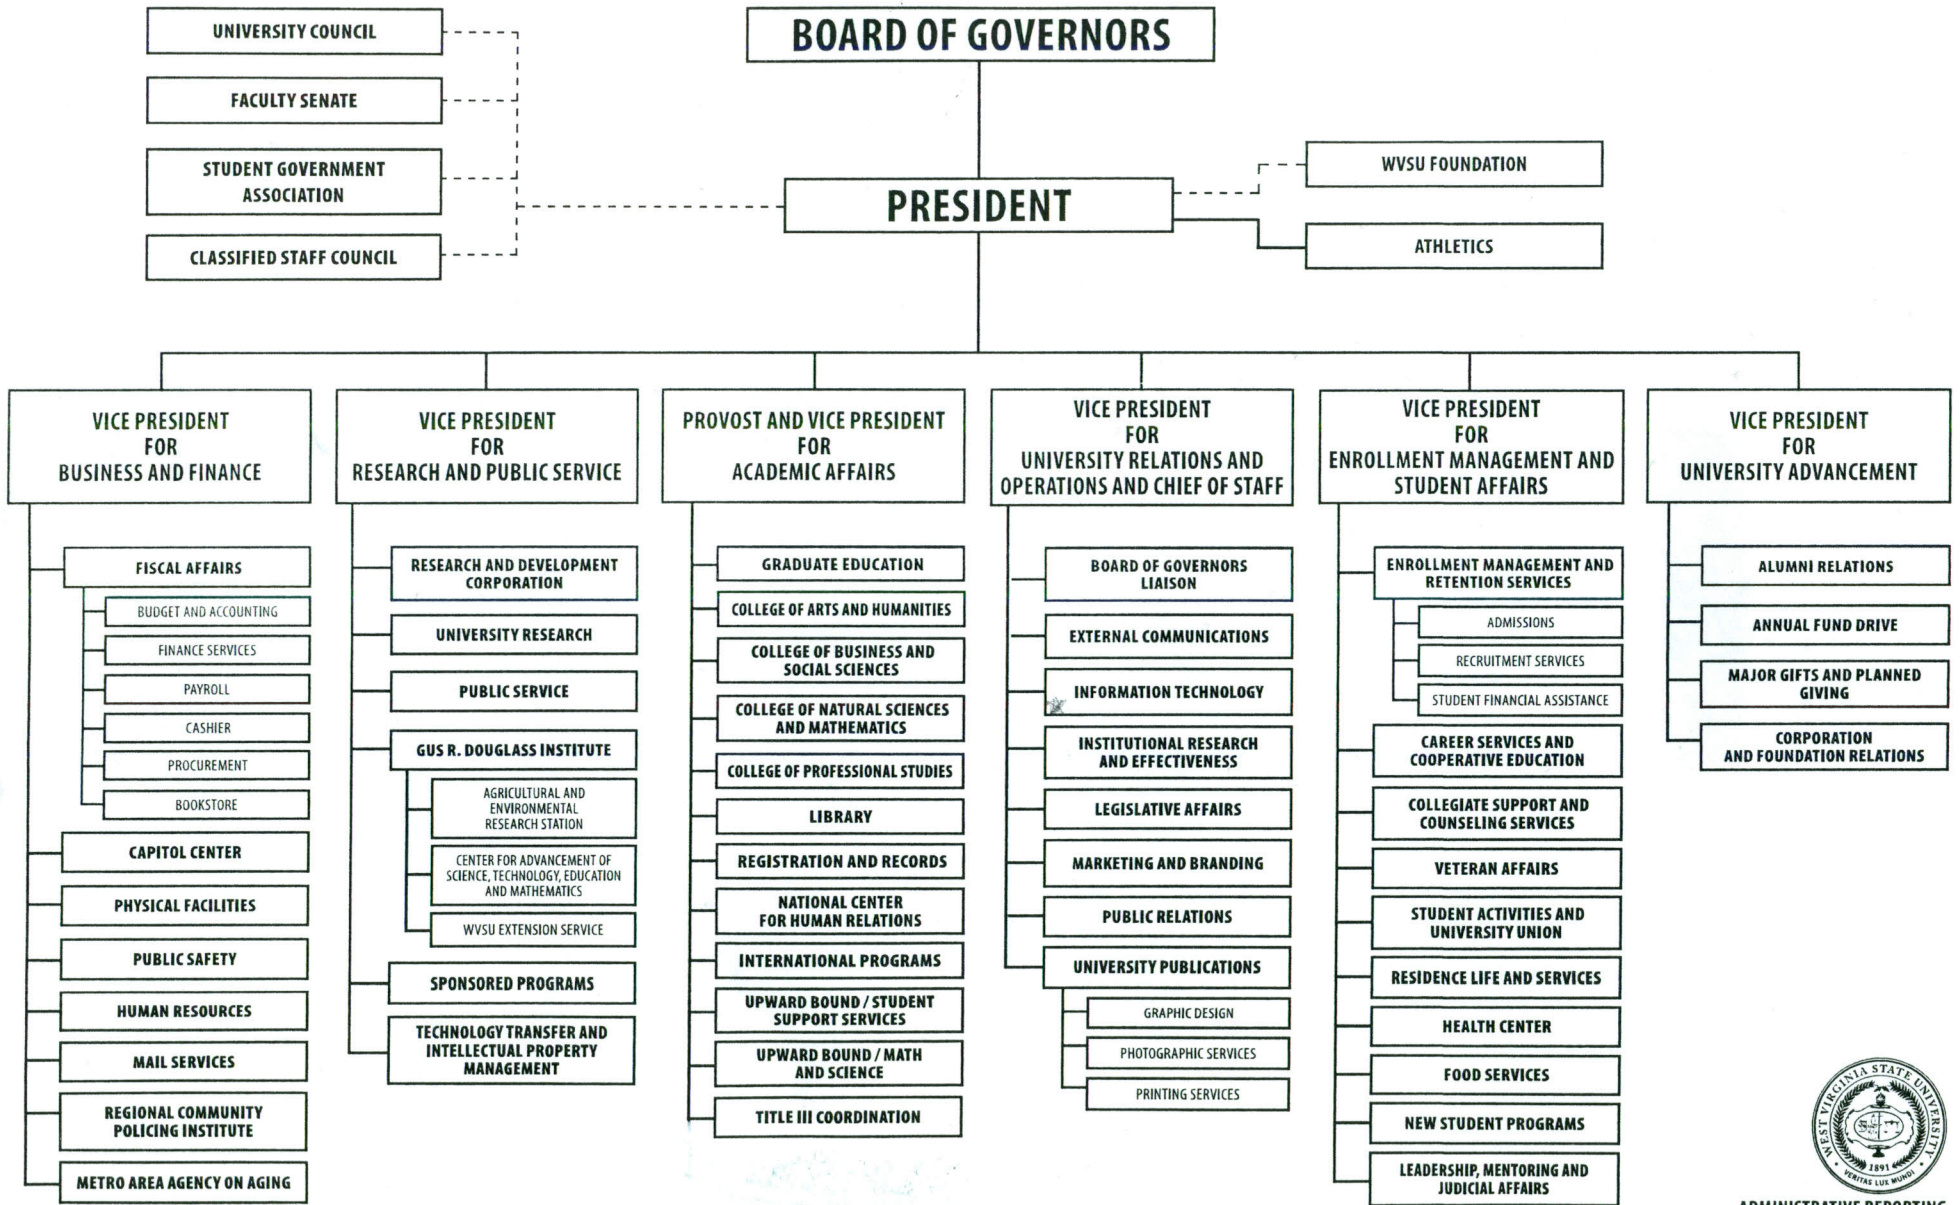

# WEST VIRGINIA STATE UNIVERSITY

1891

**ADMINISTRATIVE REPORTING  
STRUCTURE**  
Administrative Organization Chart

— — Dotted line indicates coordination or advisory relationship.

WVSU – Office of Printing Services